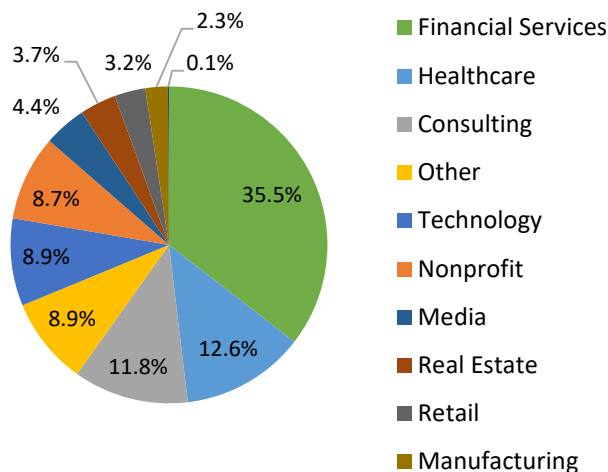

Geographic Profile – Boston Metropolitan Area

Current as of 10/19/20

Total MBA/EMBA alumni: 1,262 (209 are EMBA's)
Total certificate alumni: 54
Total FY21 Reunion Year alumni: 246
External Relations and Development liaisons:
Catherine Gouge: cg3192@gsb.columbia.edu
Alexandra Kennedy: ak3924@gsb.columbia.edu

Employment Breakdown by Industry

Geographic Distribution: Ten Most Populous Cities