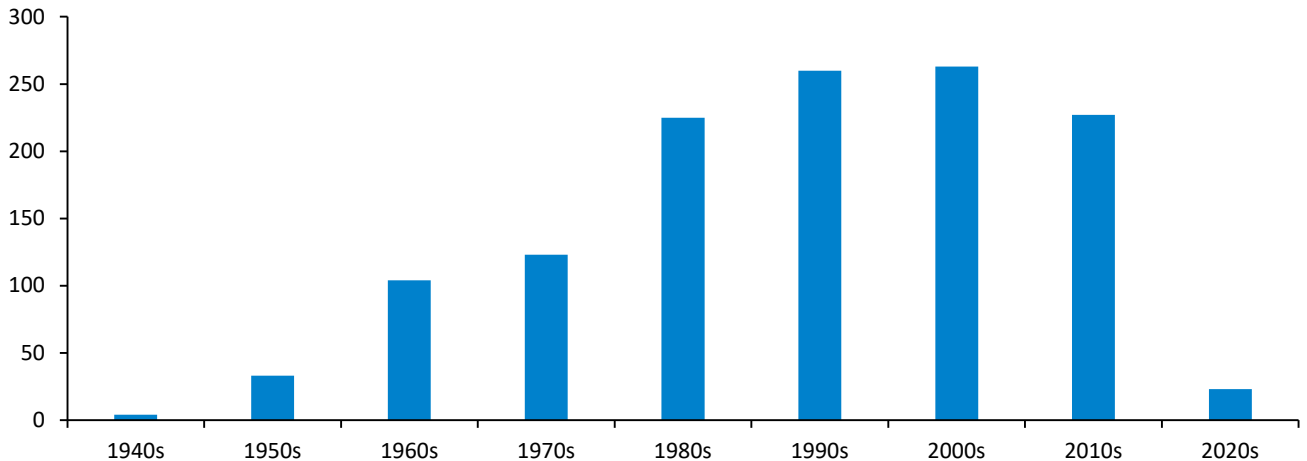

Geographic Profile – Boston Metropolitan Area

Current as of 10/19/20

Total MBA/EMBA alumni: 1,262 (209 are EMBA's)
Total certificate alumni: 54
Total FY21 Reunion Year alumni: 246
External Relations and Development liaisons:
Catherine Gouge: cg3192@gsb.columbia.edu
Alexandra Kennedy: ak3924@gsb.columbia.edu

Alumni club presidents:
Ben Grossman '06: bgrossman06@gsb.columbia.edu
Swagata Chakrabarti '08: schakrabarti08@gsb.columbia.edu
Board of Overseers members in region: 1
Joseph M. Tucci '08

Number of Alumni Per Graduation Year