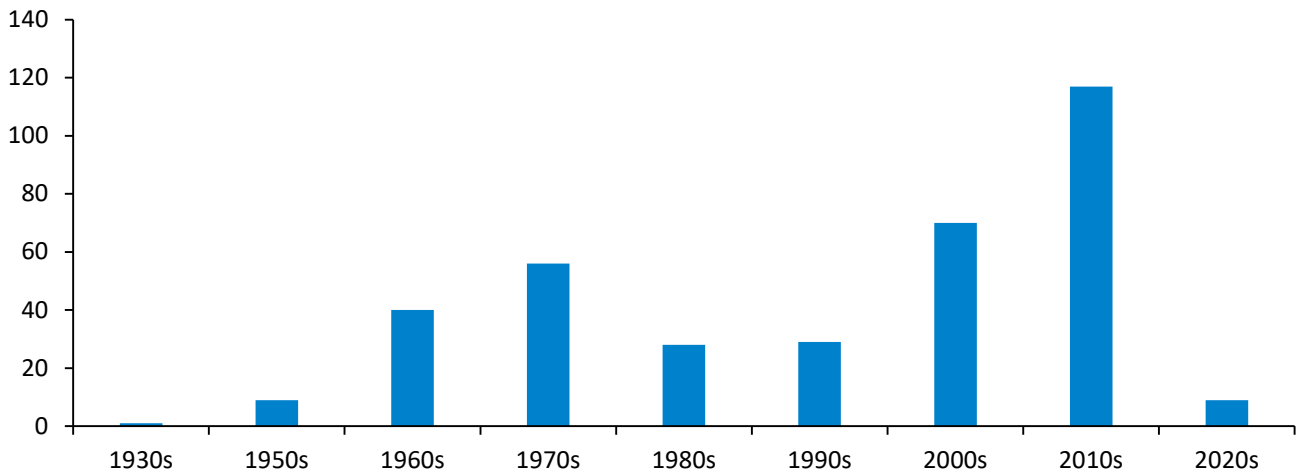

Geographic Profile – Canada

Current as of 10/14/20

Total MBA/EMBA alumni: 359 (56 are EMBA's)
Total certificate alumni: 106
Total FY21 Reunion Year alumni: 72
External Relations and Development liaisons:
Alexandra Kennedy: ak3924@gsb.columbia.edu
Board of Overseers members in region: 1
Sajjad A. Ebrahim '73

Alumni Club Presidents:
Chelsea Fieldsend '14: cfieldsend14@gsb.columbia.edu (Montreal)
Robert Fine '14: rfine14@gsb.columbia.edu (Montreal)
Shawna Kaufman '11: skaufman11@gsb.columbia.edu (Toronto)
Andrea Robertson '80: agould80@gsb.columbia.edu (Toronto)
Adil Ahamed '12: aahamed12@gsb.columbia.edu (Vancouver)
Jas Bagry '11: jbagry11@gsb.columbia.edu (Vancouver)

Number of Alumni Per Graduation Year