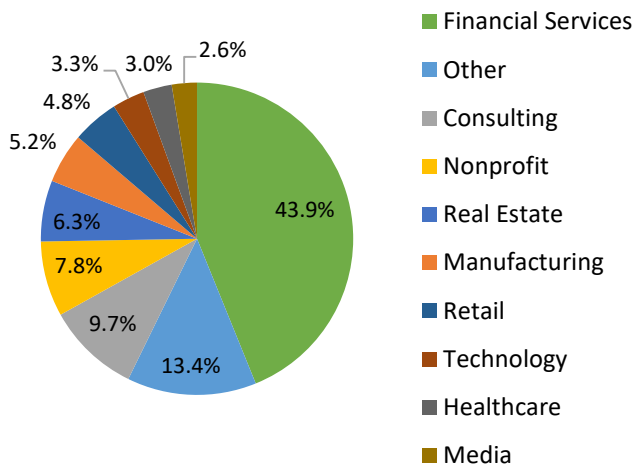

Employment Breakdown by Industry