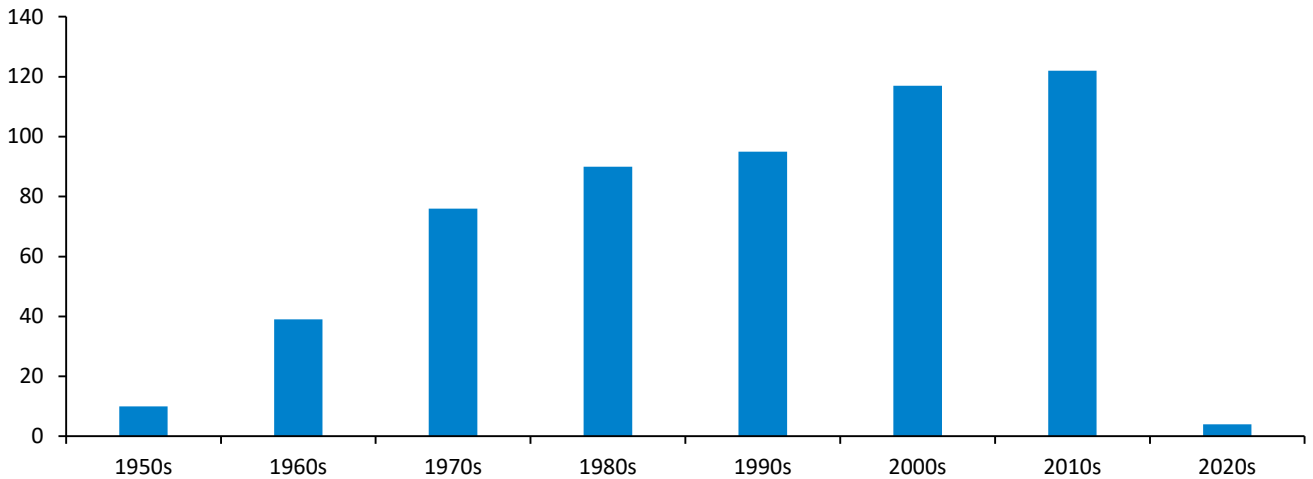

Geographic Profile – Chicago Metropolitan Area

Current as of 10/19/20

Total MBA/EMBA alumni: 553 (72 are EMBA's)
Total certificate alumni: 46
Total FY21 Reunion Year alumni: 119
External Relations and Development liaisons:
Catherine Gouge: cg3192@gsb.columbia.edu
Alexandra Kennedy: ak3924@gsb.columbia.edu

Alumni club presidents:
Zoran Lazarevic '00: zlazarevic00@gsb.columbia.edu
Board of Overseers members in region: 1
Martin E. Zimmerman '61

Number of Alumni Per Graduation Year