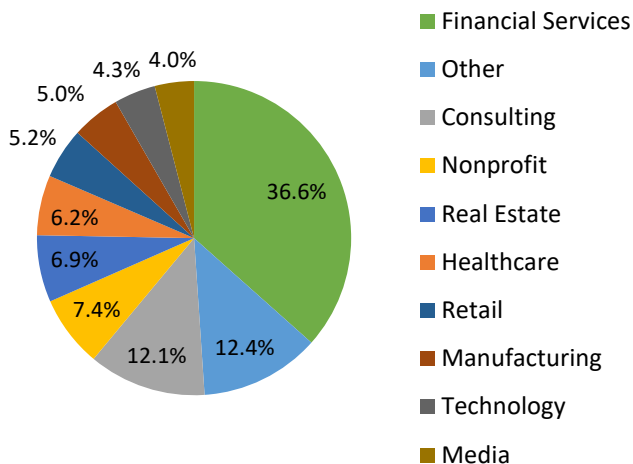

Geographic Profile – Chicago Metropolitan Area

Current as of 10/19/20

Total MBA/EMBA alumni: 553 (72 are EMBA's)
 Total certificate alumni: 46
 Total FY21 Reunion Year alumni: 119
 External Relations and Development liaisons:
 Catherine Gouge: cg3192@gsb.columbia.edu
 Alexandra Kennedy: ak3924@gsb.columbia.edu

Geographic Distribution: Ten Most Populous Cities