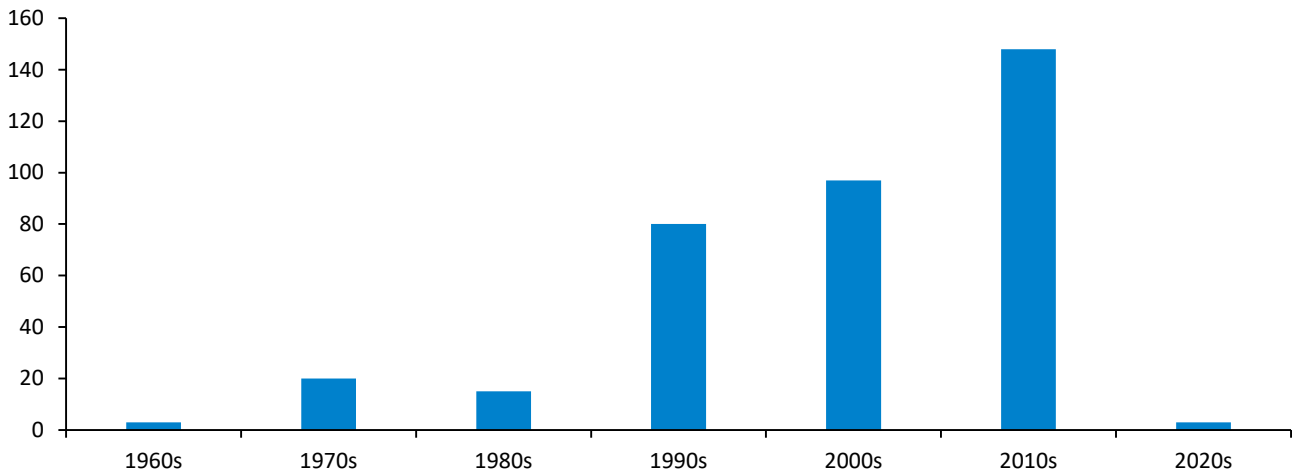

# Geographic Profile – Hong Kong

*Current as of 10/15/20*

Total MBA/EMBA alumni: 366 (85 are EMBA's)  
 Total certificate alumni: 115  
 Total FY21 Reunion Year alumni: 116  
 External Relations and Development liaisons:  
 Beth Brown: eb2922@gsb.columbia.edu  
 Alexandra Kennedy: ak3924@gsb.columbia.edu

## Number of Alumni Per Graduation Year