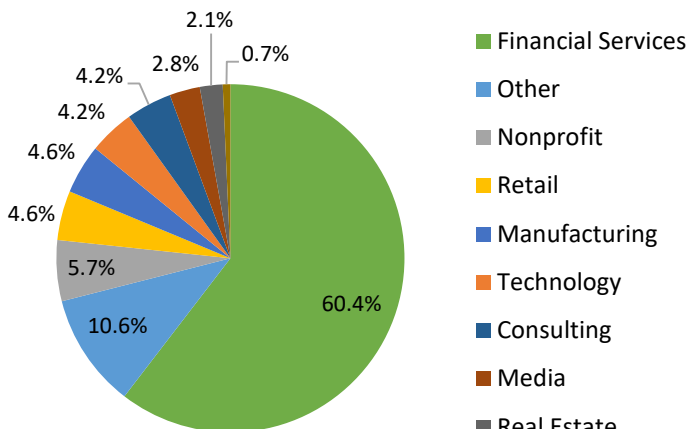

# Geographic Profile – Hong Kong

*Current as of 10/15/20*

Total MBA/EMBA alumni: 366 (85 are EMBA's)  
 Total certificate alumni: 115  
 Total FY21 Reunion Year alumni: 116  
 External Relations and Development liaisons:  
 Beth Brown: eb2922@gsb.columbia.edu  
 Alexandra Kennedy: ak3924@gsb.columbia.edu

## Geographic Distribution: Ten Most Populous Areas