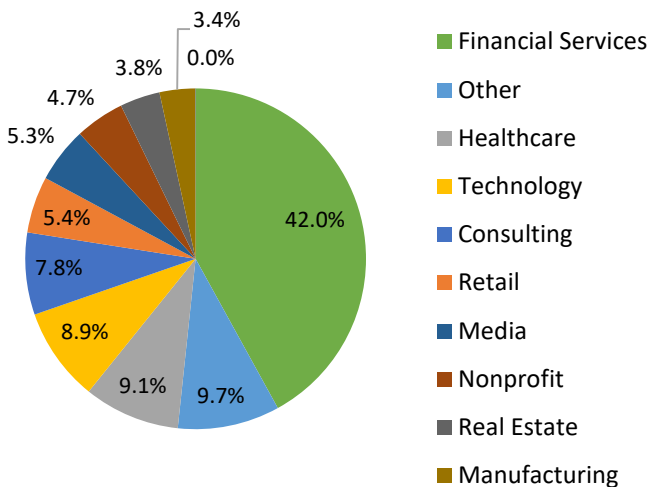

Employment Breakdown by Industry