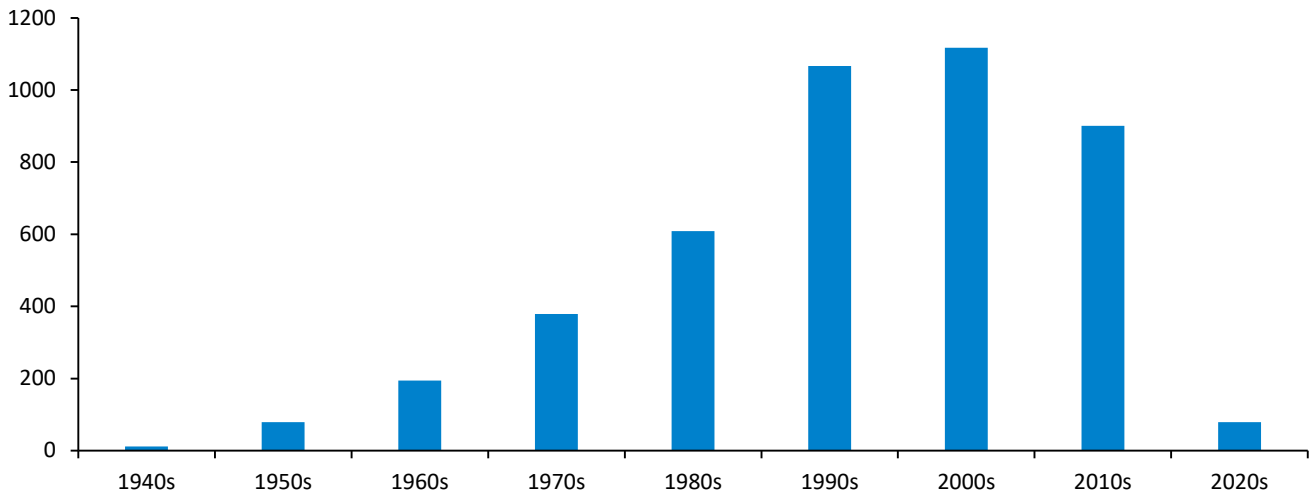

Geographic Profile – New Jersey

Current as of 10/16/20

Total MBA/EMBA alumni: 4,437 (1,346 are EMBA's)
Total certificate alumni: 241
Total FY21 Reunion Year alumni: 937
External Relations and Development liaisons:
Alexandra Kennedy: ak3924@gsb.columbia.edu

Alumni club presidents:
Jonah Zimiles '08: jzimiles08@gsb.columbia.edu (Northern New Jersey)
Raman Kapur '73: rkapur73@gsb.columbia.edu (Princeton)
Board of Overseers members in region: 3
Max C. Chapman, Jr. '69

Number of Alumni Per Graduation Year