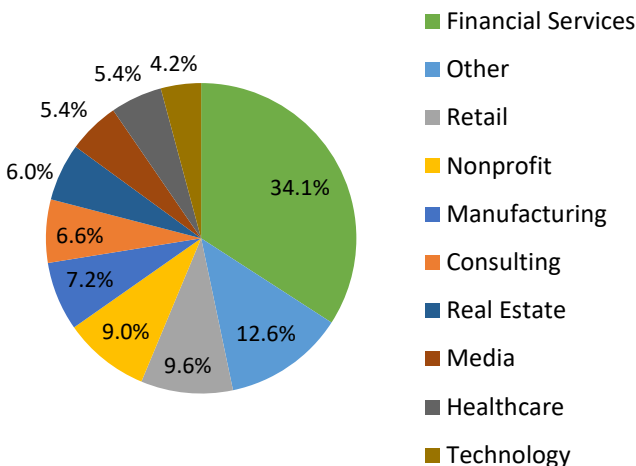

Geographic Profile – Ohio

Current as of 10/16/20

Total MBA/EMBA alumni: 267 (33 are EMBA's)
 Total certificate alumni: 71
 Total FY21 Reunion Year alumni: 55
 External Relations and Development liaisons:
 Alexandra Kennedy: ak3924@gsb.columbia.edu

Alumni club president:
 Shwetha Pai '09: spai09@gsb.columbia.edu
 Board of Overseers members in region: 0

Number of Alumni Per Graduation Year

Employment Breakdown by Industry

Geographic Distribution: Ten Most Populous Cities