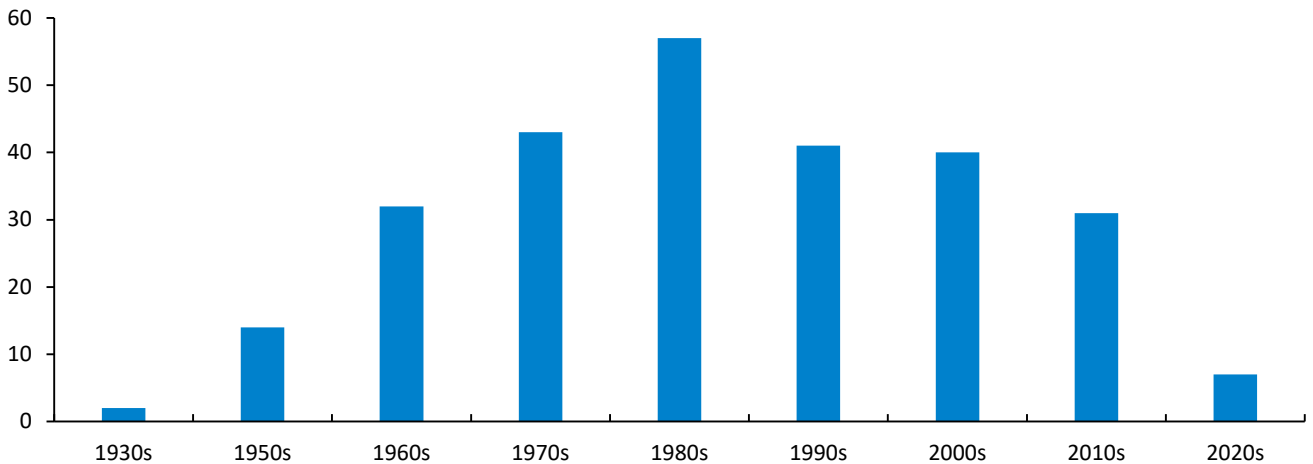

Geographic Profile – Ohio

Current as of 10/16/20

Total MBA/EMBA alumni: 267 (33 are EMBA's)
 Total certificate alumni: 71
 Total FY21 Reunion Year alumni: 55
 External Relations and Development liaisons:
 Alexandra Kennedy: ak3924@gsb.columbia.edu

Alumni club president:
 Shwetha Pai '09: spai09@gsb.columbia.edu
 Board of Overseers members in region: 0

Number of Alumni Per Graduation Year

Employment Breakdown by Industry

Geographic Distribution: Ten Most Populous Cities