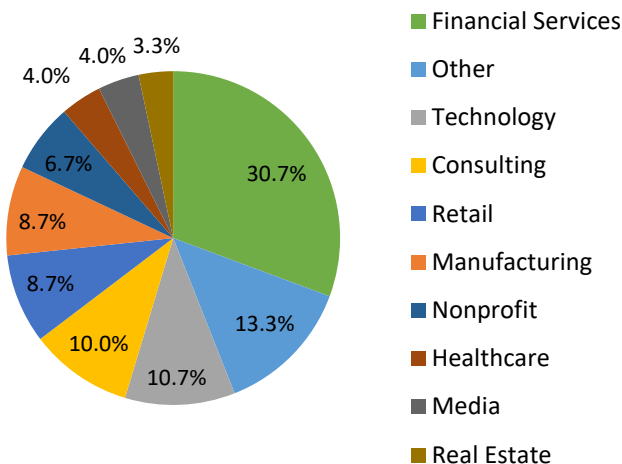

# Geographic Profile – Oregon

*Current as of 10/16/20*

Total MBA/EMBA alumni: 196 (38 are EMBA's)  
 Total certificate alumni: 18  
 Total FY21 Reunion Year alumni: 36  
 External Relations and Development liaisons:  
 Alexandra Kennedy: ak3924@gsb.columbia.edu

## Geographic Distribution: Ten Most Populous Cities