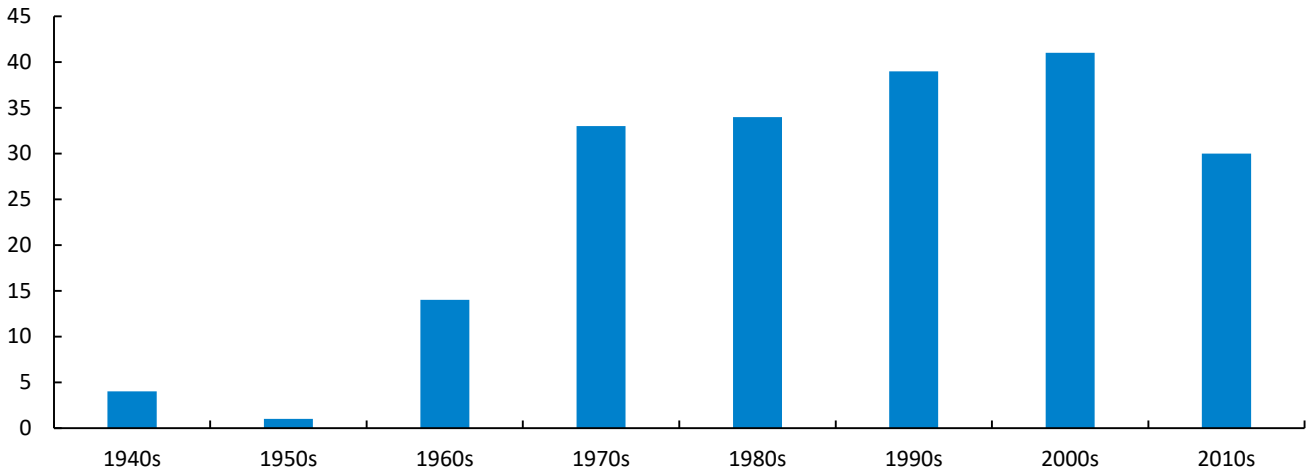

# Geographic Profile – Oregon

*Current as of 10/16/20*

Total MBA/EMBA alumni: 196 (38 are EMBA's)  
 Total certificate alumni: 18  
 Total FY21 Reunion Year alumni: 36  
 External Relations and Development liaisons:  
 Alexandra Kennedy: ak3924@gsb.columbia.edu

## Number of Alumni Per Graduation Year