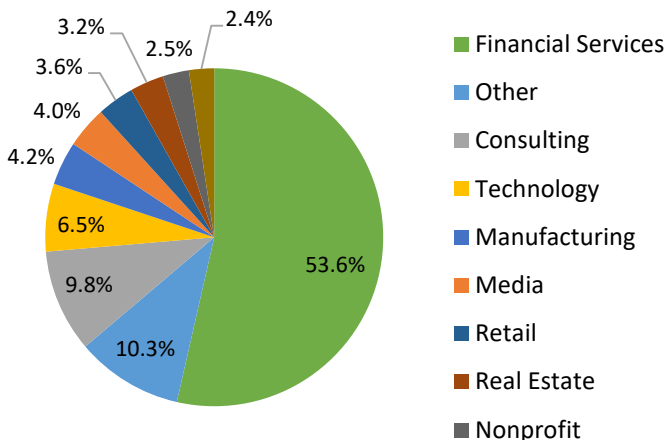

Employment Breakdown by Industry