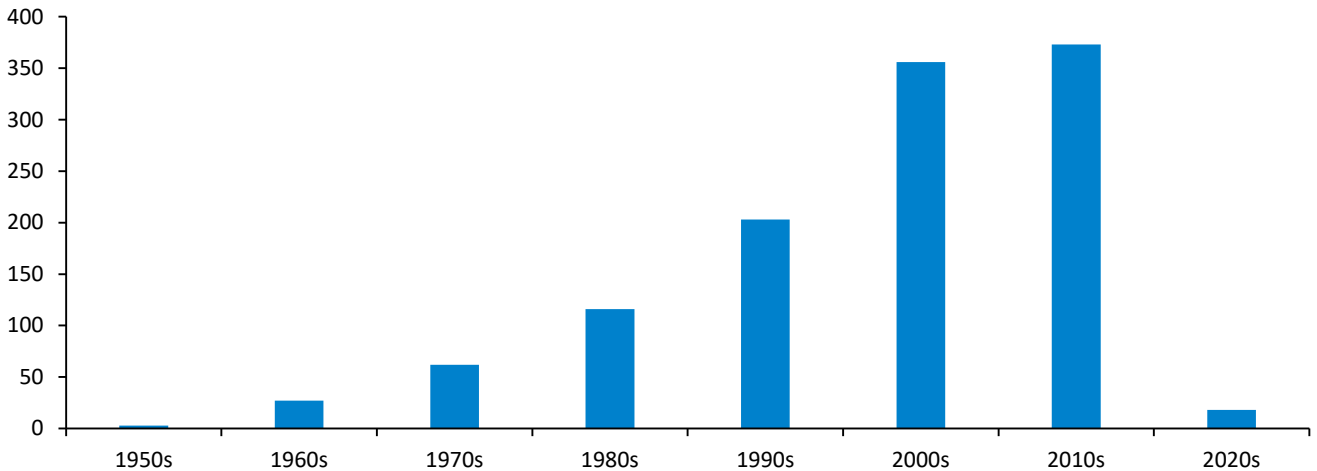

# Geographic Profile – United Kingdom

*Current as of 10/15/20*

Total MBA/EMBA alumni: 1,158 (257 are EMBA)  
 Total certificate alumni: 363  
 Total FY21 Reunion Year alumni: 273  
 External Relations and Development liaisons:  
 Catherine Gouge: cg3192@gsb.columbia.edu  
 Alexandra Kennedy: ak3924@gsb.columbia.edu

## Number of Alumni Per Graduation Year