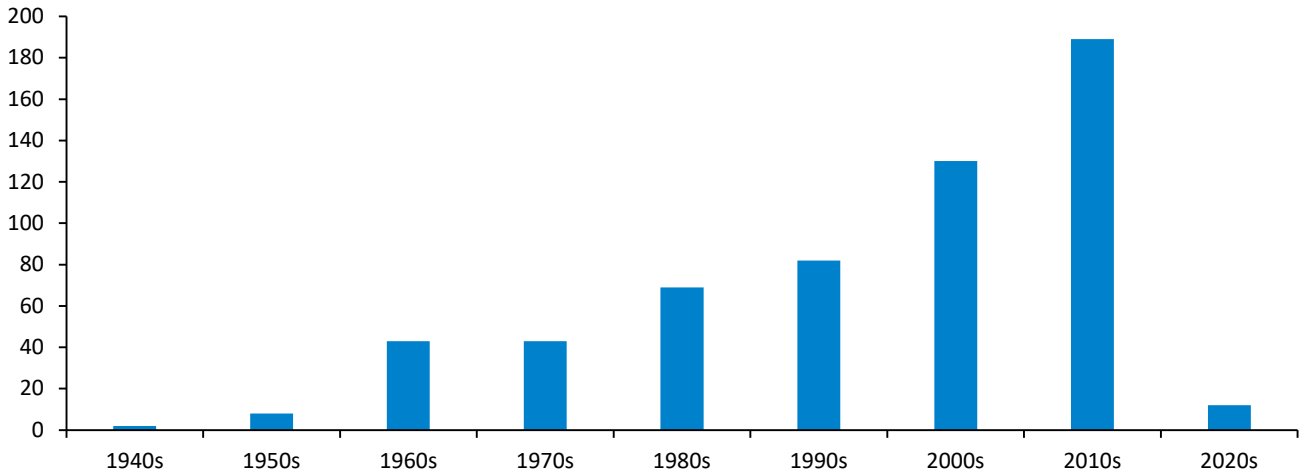

# Geographic Profile – Washington

*Current as of 10/16/20*

Total MBA/EMBA alumni: 578 (109 are EMBA's)  
 Total certificate alumni: 134  
 Total FY21 Reunion Year alumni: 122  
 External Relations and Development liaisons:  
 Alexandra Kennedy: ak3924@gsb.columbia.edu

## Number of Alumni Per Graduation Year