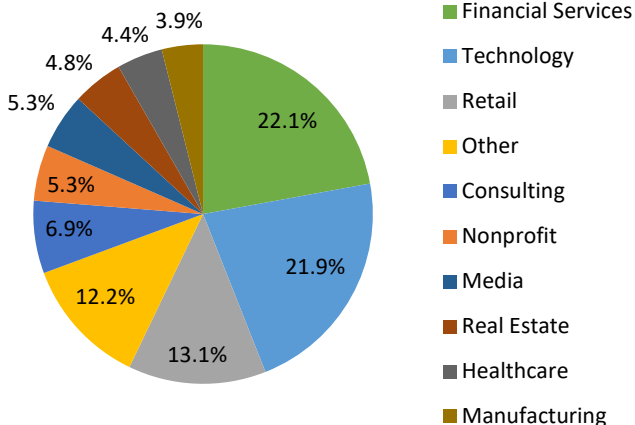

Employment Breakdown by Industry