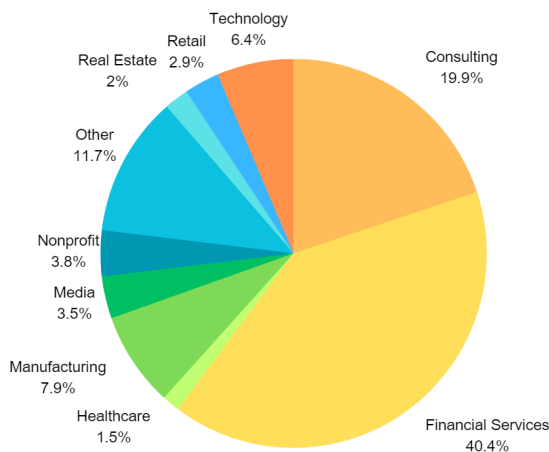

Employment Breakdown by Industry