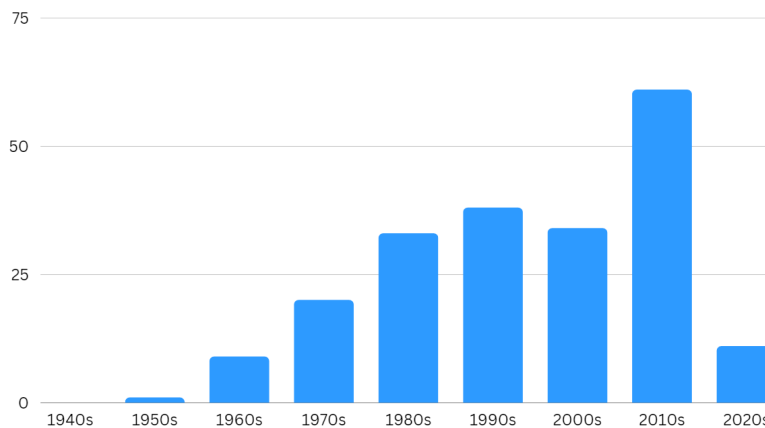

Total Active Alumni with Preferred Address in Region: 178

Total MBA/EMBA Alumni: 173

Total Reunion Year Alumni (Including Platinum Classes): 35

Alumni Club Leaders:

- **Alumni Club of Melbourne:**
  - Andrea Burgess '08: aburgess08@gsb.columbia.edu
  - Ben Gilbertson '05: bgilbertson05@gsb.columbia.edu
  - Fred Grimwade '85: fgrimwade85@gsb.columbia.edu
- **Alumni Club of Sydney:** Pepe Morales '11: jmoralesdherrera11@gsb.columbia.edu

CBS Board Member in the Region: 0

Number of Alumni Per Graduation Year