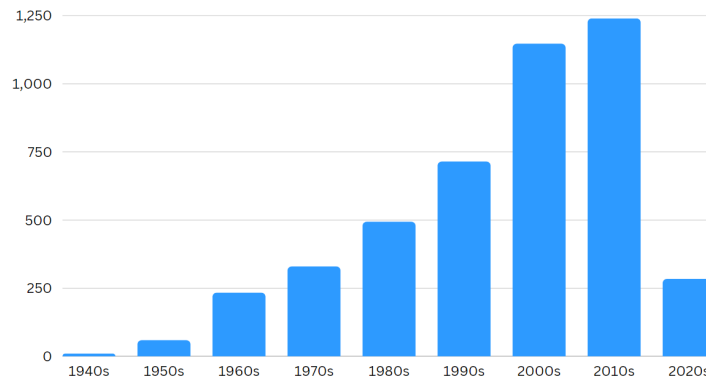

**Total Active Alumni with Preferred Address in Region: 4,445**

**Total MBA/EMBA Alumni: 4,264**

**Total Reunion Year Alumni (Including Platinum Classes): 880**

**Alumni Club Leaders:**

- **Alumni Club of the Bay Area:** Ethan Than '16: tthan16@gsb.columbia.edu
- **Alumni Club of Los Angeles:** Jaya Boppana '07: jboppana07@gsb.columbia.edu
- **Alumni Club of Orange County:** Anthony Agoni '89: aagoni89@gsb.columbia.edu
- **Alumni Club of San Diego:** Alan Hoffmanner '87: ahoffmanner87@gsb.columbia.edu

## Number of Alumni Per Graduation Year