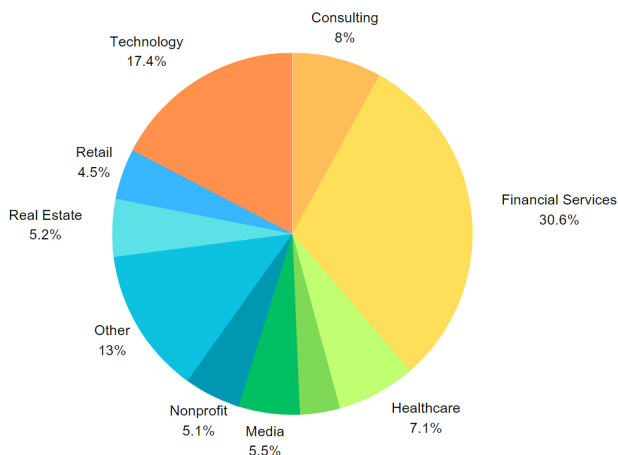

**Total Active Alumni with Preferred Address in Region: 4,445**

**Total MBA/EMBA Alumni: 4,264**

**Total Reunion Year Alumni (Including Platinum Classes): 880**

**Alumni Club Leaders:**

- **Alumni Club of the Bay Area:** Ethan Than '16: tthan16@gsb.columbia.edu
- **Alumni Club of Los Angeles:** Jaya Boppana '07: jboppana07@gsb.columbia.edu
- **Alumni Club of Orange County:** Anthony Agoni '89: aagoni89@gsb.columbia.edu
- **Alumni Club of San Diego:** Alan Hoffmanner '87: ahoffmanner87@gsb.columbia.edu

## Geographic Distribution: Ten Most Populous Cities