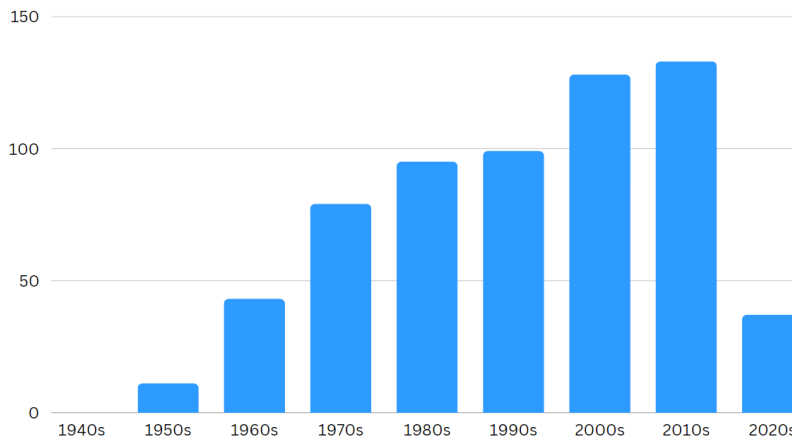

Total Active Alumni with Preferred Address in Region: 615

Total MBA/EMBA Alumni: 586

Total Reunion Year Alumni (Including Platinum Classes): 116

Alumni Club Leaders:

- **Alumni Club of Chicago:** Zoran Lazarevic '00: zlazarevic00@gsb.columbia.edu

CBS Board Member in the Region: 1

- Oakleigh Thorne '86

Number of Alumni Per Graduation Year

Employment Breakdown by Industry

Geographic Distribution: Ten Most Populous Cities