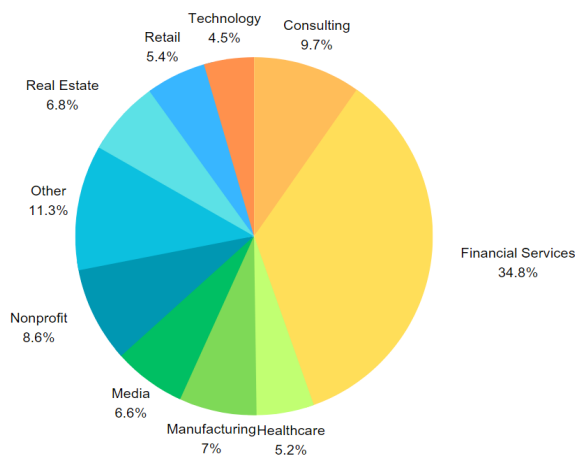

Employment Breakdown by Industry