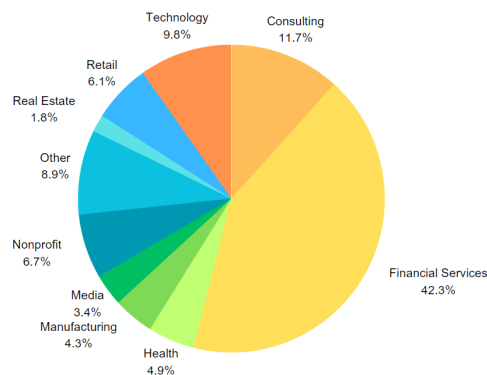

**Total Active Alumni with Preferred Address in Region: 509**

**Total MBA/EMBA Alumni: 369**

**Total Reunion Year Alumni (Including Platinum Classes):81**

**Alumni Club Leaders:**

- **Alumni Club of Beijing:**
  - Steve Fan '08: cfan08@gsb.columbia.edu
  - Alex Zhou '11: azhou11@gsb.columbia.edu
- **Alumni Club of Chengdu:** Jo Zhang '15: jzhang15@gsb.columbia.edu
- **Alumni Club of Shanghai:**
  - Clark Feng '10: pfeng10@gsb.columbia.edu
  - Katrina Wang '15: hwang15@gsb.columbia.edu

**CBS Board Member in the Region: 2**

- Yang Diao '01
- Lihong Wang '99

**Number of Alumni Per Graduation Year**

**Employment Breakdown by Industry**

**Geographic Distribution: Ten Most Populous Cities**