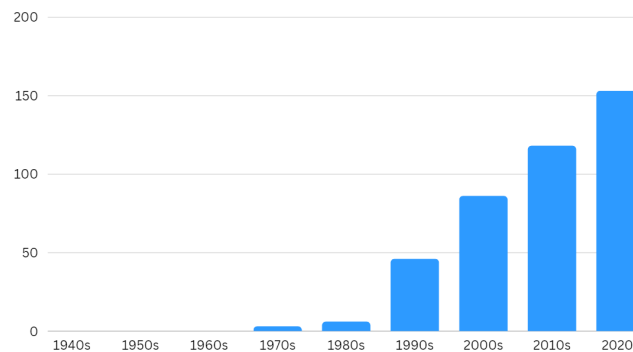

Total Active Alumni with Preferred Address in Region: 509

Total MBA/EMBA Alumni: 369

Total Reunion Year Alumni (Including Platinum Classes):81

Alumni Club Leaders:

- **Alumni Club of Beijing:**
  - Steve Fan '08: cfan08@gsb.columbia.edu
  - Alex Zhou '11: azhou11@gsb.columbia.edu
- **Alumni Club of Chengdu:** Jo Zhang '15: jzhang15@gsb.columbia.edu
- **Alumni Club of Shanghai:**
  - Clark Feng '10: pfeng10@gsb.columbia.edu
  - Katrina Wang '15: hwang15@gsb.columbia.edu

CBS Board Member in the Region: 2

- Yang Diao '01
- Lihong Wang '99

Number of Alumni Per Graduation Year