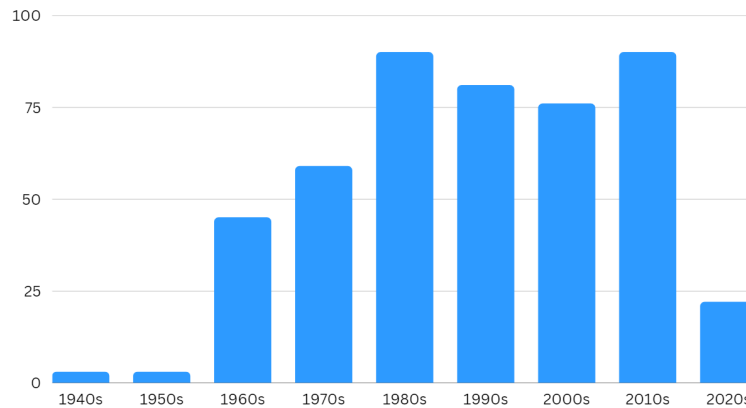

Total Active Alumni with Preferred Address in Region: 465

Total MBA/EMBA Alumni: 448

Total Reunion Year Alumni (Including Platinum Classes): 102

Alumni Club Leaders:

- **Alumni Club of Colorado:**
  - Noam Ashter '15: nashter15@gsb.columbia.edu
  - Zach Lane '13: zlane13@gsb.columbia.edu
  - Steve Mollen '91: smollen91@gsb.columbia.edu

CBS Board Member in the Region:

- Michael T. Fries '88

Number of Alumni Per Graduation Year