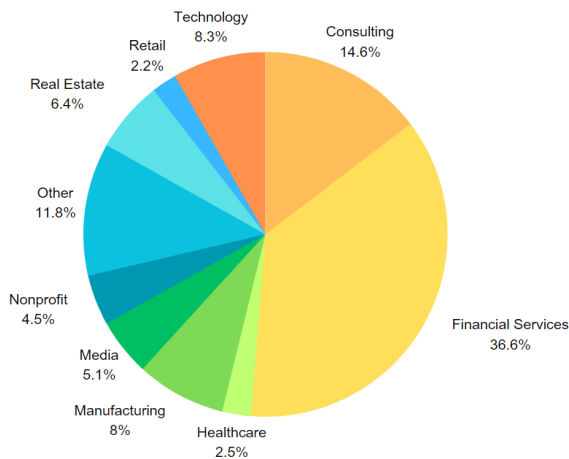

Total Active Alumni with Preferred Address in Region: 465

Total MBA/EMBA Alumni: 448

Total Reunion Year Alumni (Including Platinum Classes): 102

Alumni Club Leaders:

- **Alumni Club of Colorado:**
 - Noam Ashter '15: nashter15@gsb.columbia.edu
 - Zach Lane '13: zlane13@gsb.columbia.edu
 - Steve Mollen '91: smollen91@gsb.columbia.edu

CBS Board Member in the Region:

- Michael T. Fries '88

Number of Alumni Per Graduation Year

Employment Breakdown by Industry

Geographic Distribution: Ten Most Populous Cities