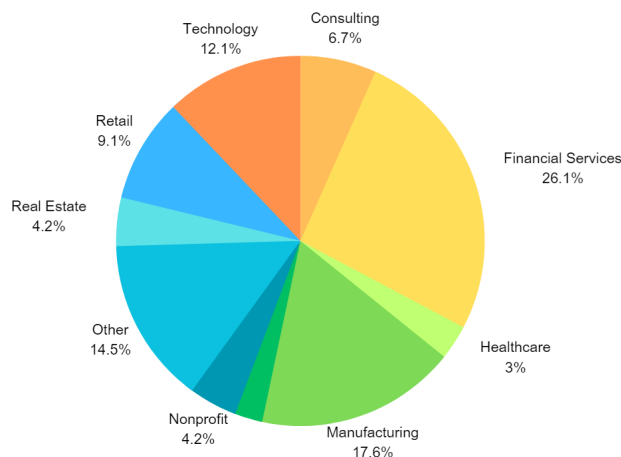

Employment Breakdown by Industry