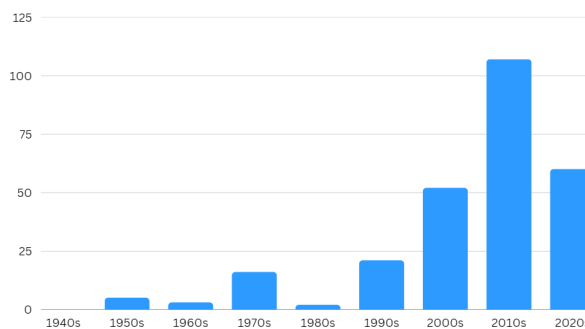

Total Active Alumni with Preferred Address in Region: 263

Total MBA/EMBA Alumni: 249

Total Reunion Year Alumni (Including Platinum Classes): 40

Alumni Club Leaders:

- **Alumni Club of Delhi:**
 - Vivek Bansal '00: vbansal00@gsb.columbia.edu
 - Nandini Garg '19: ngarg18@gsb.columbia.edu
 - Tina Saighal '01: tsaighal01@gsb.columbia.edu
- **Alumni Club of Mumbai:**
 - Gustaf Ericson '17: gericson17@gsb.columbia.edu
 - Nehka Kamani Sundesha '11: nkamani11@gsb.columbia.edu
 - Lakshmi Potluri '09: lpotluri09@gsb.columbia.edu

CBS Board Member in the Region: 1

- Nand Khemka '56

Number of Alumni Per Graduation Year

Employment Breakdown by Industry

Geographic Distribution: Ten Most Populous Cities