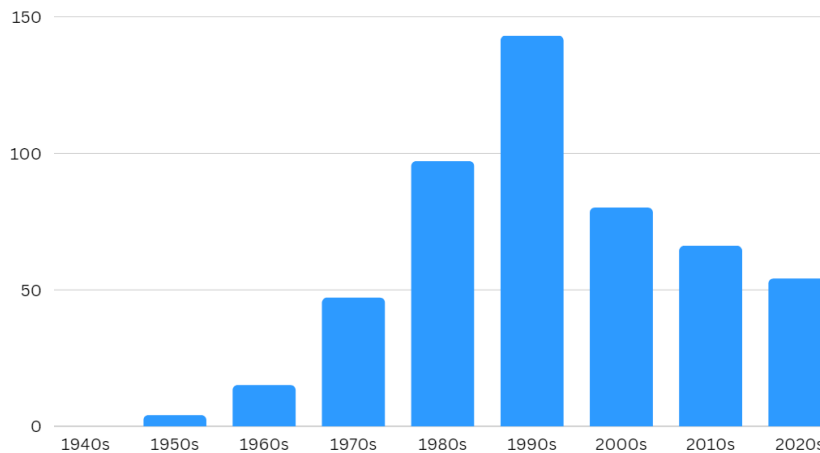

**Total Active Alumni with Preferred Address in Region: 505**

**Total MBA/EMBA Alumni: 500**

**Total Reunion Year Alumni (Including Platinum Classes): 102**

**Alumni Club Leaders:**

- **Alumni Club of Japan:**
  - Hajime Kosai '96: hkosai96@gsb.columbia.edu
  - Tak Sakamoto '06: tsakamoto06@gsb.columbia.edu

## Number of Alumni Per Graduation Year