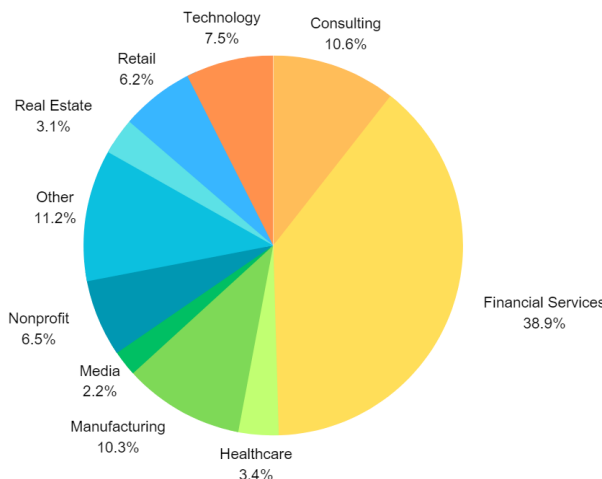

**Total Active Alumni with Preferred Address in Region: 505**

**Total MBA/EMBA Alumni: 500**

**Total Reunion Year Alumni (Including Platinum Classes): 102**

**Alumni Club Leaders:**

- **Alumni Club of Japan:**
  - Hajime Kosai '96: hkosai96@gsb.columbia.edu
  - Tak Sakamoto '06: tsakamoto06@gsb.columbia.edu

## Geographic Distribution: Ten Most Populous Cities