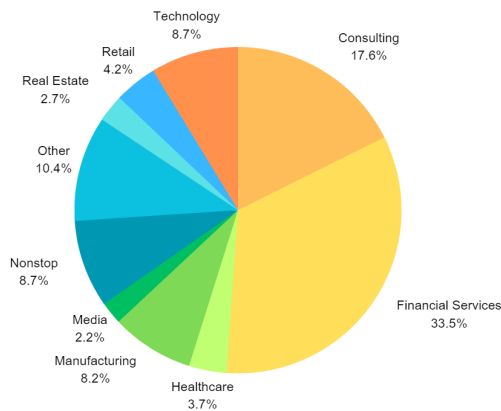

Employment Breakdown by Industry