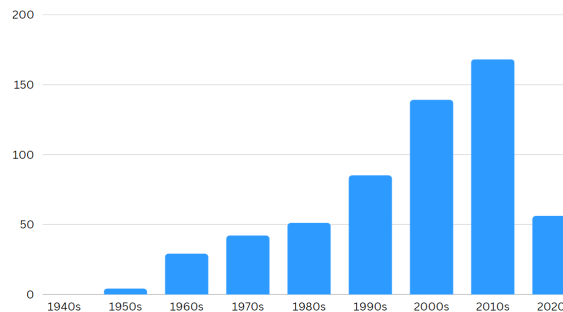

Total Active Alumni with Preferred Address in Region: 553

Total MBA/EMBA Alumni: 512

Total Reunion Year Alumni (Including Platinum Classes): 115

Alumni Club Leaders:

- **Alumni Club of Israel:**
  - Ed Frank '84: efrank84@gsb.columbia.edu
  - Tomer Goldberg '13: tgoldberg13@gsb.columbia.edu
  - Daniella Perlstein '06: dperlstein06@gsb.columbia.edu
  - Ron Plotkin '86: rplotkin86@gsb.columbia.edu
- **Alumni Club of Lebanon:** Johnny Yaacoub '16: jyaacoub16@gsb.columbia.edu
- **Alumni Club of Saudi Arabia & Bahrain:** Sohail Gondal '08: sgondal08@gsb.columbia.edu
- **Alumni Club of Turkey:** Onur Okutur '11: ookutur11@gsb.columbia.edu
- **Alumni Club of the United Arab Emirates:**
  - Anna Schebsdat'16: aschebsdat16@gsb.columbia.edu

CBS Board Member in the Region: 0

Number of Alumni Per Graduation Year