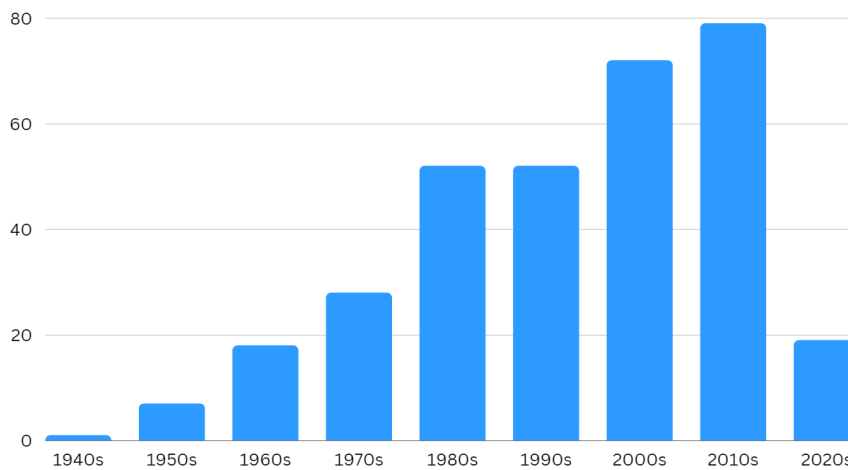

Total Active Alumni with Preferred Address in Region: 317
Total MBA/EMBA Alumni: 301
Total Reunion Year Alumni (Including Platinum Classes): 57

Alumni Club Leaders:

- **Alumni Club of Minnesota:**
  - Steffen Meyer '08: smeyer08@gsb.columbia.edu
  - Dan Rutman '89: drutman89@gsb.columbia.edu

CBS Board Member in the Region: 0

Number of Alumni Per Graduation Year