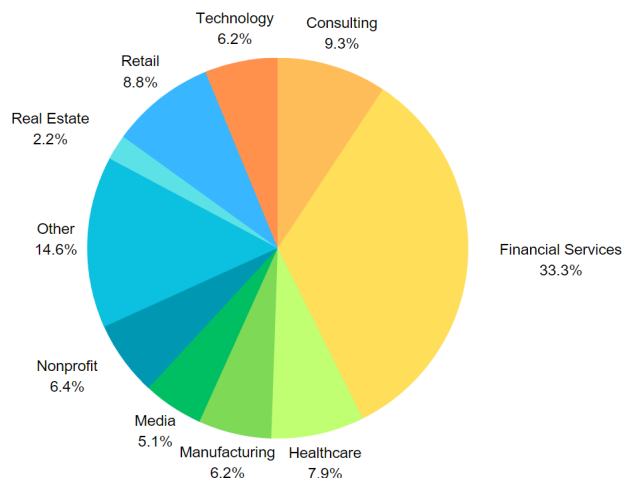

Total Active Alumni with Preferred Address in Region: 317
Total MBA/EMBA Alumni: 301
Total Reunion Year Alumni (Including Platinum Classes): 57

Alumni Club Leaders:

- **Alumni Club of Minnesota:**
 - Steffen Meyer '08: smeyer08@gsb.columbia.edu
 - Dan Rutman '89: drutman89@gsb.columbia.edu

CBS Board Member in the Region: 0

Number of Alumni Per Graduation Year

Employment Breakdown by Industry

Geographic Distribution: Ten Most Populous Cities