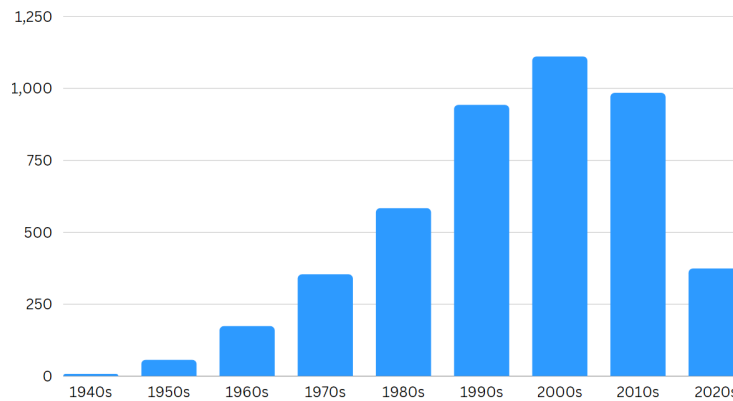

Total Active Alumni with Preferred Address in Region: 4,631

Total MBA/EMBA Alumni: 4,419

Total Reunion Year Alumni (Including Platinum Classes): 863

Alumni Club Leaders:

- **Alumni Club of Northern New Jersey:** Jonah Zimiles '08: jzimiles08@gsb.columbia.edu
- **Alumni Club of Princeton:** Raman Kapur '73: rkapur73@gsb.columbia.edu

CBS Board Member in the Region: 3

- Erika Irish Brown '98
- Max C. Chapman Jr. '69
- Kristin Peck '99

Number of Alumni Per Graduation Year

Employment Breakdown by Industry

Geographic Distribution: Ten Most Populous Cities