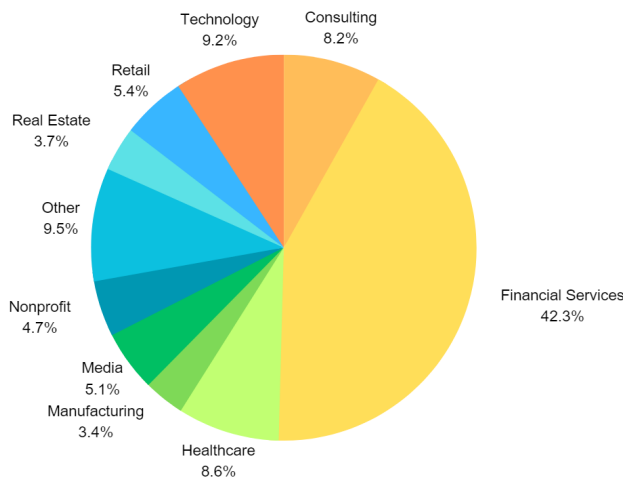

Total Active Alumni with Preferred Address in Region: 4,631

Total MBA/EMBA Alumni: 4,419

Total Reunion Year Alumni (Including Platinum Classes): 863

Alumni Club Leaders:

- **Alumni Club of Northern New Jersey:** Jonah Zimiles '08: jzimiles08@gsb.columbia.edu
- **Alumni Club of Princeton:** Raman Kapur '73: rkapur73@gsb.columbia.edu

CBS Board Member in the Region: 3

- Erika Irish Brown '98
- Max C. Chapman Jr. '69
- Kristin Peck '99

Number of Alumni Per Graduation Year

Employment Breakdown by Industry

Geographic Distribution: Ten Most Populous Cities