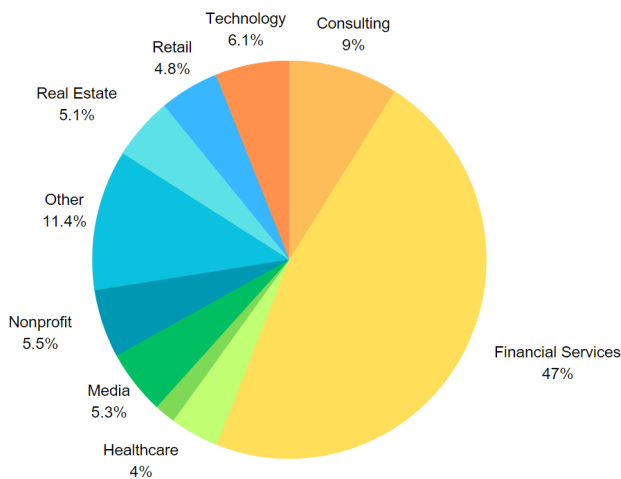

Total Active Alumni with Preferred Address in Region: 10,750

Total MBA/EMBA Alumni: 10,295

Total Reunion Year Alumni (Including Platinum Classes): 1,899

Alumni Club Leaders:

- **Alumni Club of New York:**
 - Cleve Langton '74: clangton74@gsb.columbia.edu
 - Tom Miele '00: tmiele00@gsb.columbia.edu

CBS Board Member in the Region: 31

Number of Alumni Per Graduation Year

Employment Breakdown by Industry

Geographic Distribution: Ten Most Populous Cities