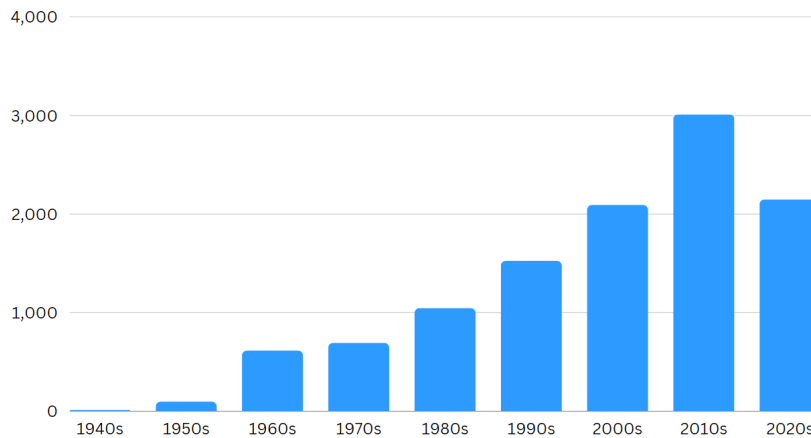

Total Active Alumni with Preferred Address in Region: 10,750

Total MBA/EMBA Alumni: 10,295

Total Reunion Year Alumni (Including Platinum Classes): 1,899

Alumni Club Leaders:

- **Alumni Club of New York:**
  - Cleve Langton '74: clangton74@gsb.columbia.edu
  - Tom Miele '00: tmiele00@gsb.columbia.edu

CBS Board Member in the Region: 31

Number of Alumni Per Graduation Year