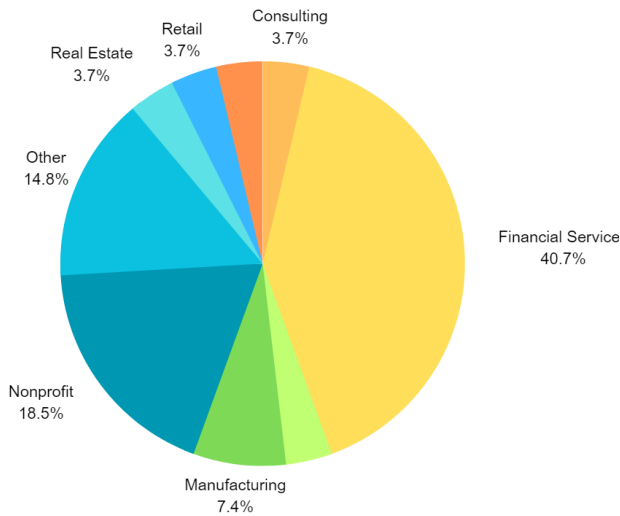

Employment Breakdown by Industry