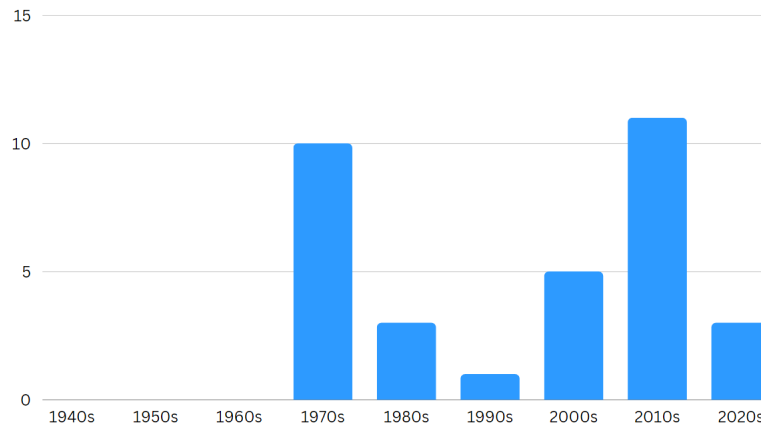

Total Active Alumni with Preferred Address in Region: 32

Total MBA/EMBA Alumni: 32

Total Reunion Year Alumni (Including Platinum Classes): 3

Alumni Club Leaders:

- **Alumni Club of Nigeria:** Osahon Akpata '11: oakpata11@gsb.columbia.edu

CBS Board Member in the Region: 0

Number of Alumni Per Graduation Year