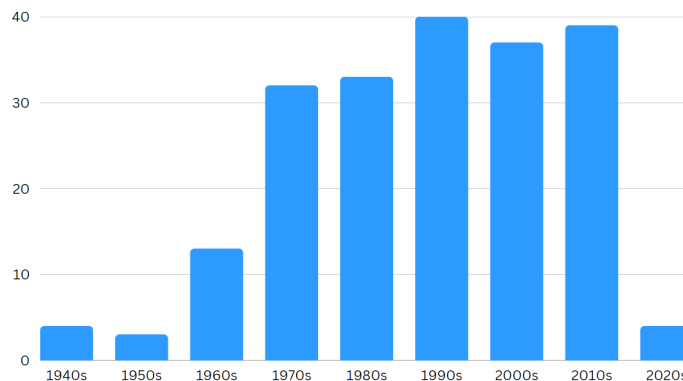

Total Active Alumni with Preferred Address in Region: 205

Total MBA/EMBA Alumni: 193

Total Reunion Year Alumni (Including Platinum Classes): 34

Alumni Club Leaders:

- **Alumni Club of Portland:**

- Stacy Cormier '00: scormier00@gsb.columbia.edu
- Jonathan Glass '96: jglass96@gsb.columbia.edu

CBS Board Member in the Region: 0

Number of Alumni Per Graduation Year