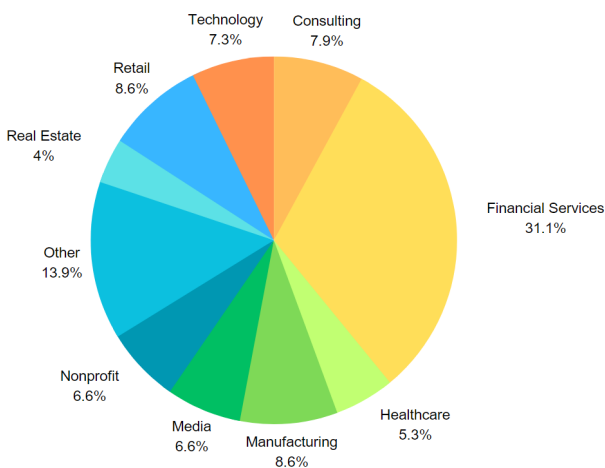

Employment Breakdown by Industry