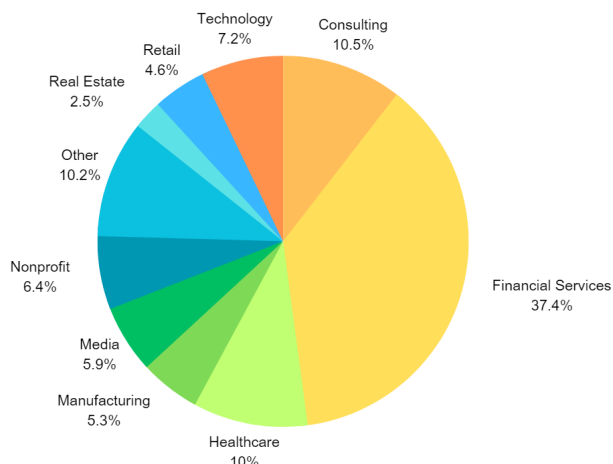

Total Active Alumni with Preferred Address in Region: 1,035

Total MBA/EMBA Alumni: 976

Total Reunion Year Alumni (Including Platinum Classes): 200

Alumni Club Leaders:

- **Alumni Club of Philadelphia:**
 - Kane Nakahara '90: knakahara90@gsb.columbia.edu
 - Rich Selverian '00: rselverian00@gsb.columbia.edu

CBS Board Member in the Region: 1

- Robert Hayes '95

Number of Alumni Per Graduation Year

Employment Breakdown by Industry

Geographic Distribution: Ten Most Populous Cities