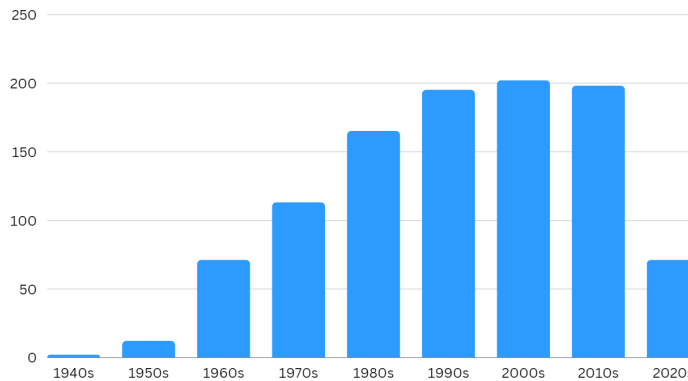

Total Active Alumni with Preferred Address in Region: 1,035

Total MBA/EMBA Alumni: 976

Total Reunion Year Alumni (Including Platinum Classes): 200

Alumni Club Leaders:

- **Alumni Club of Philadelphia:**
  - Kane Nakahara '90: knakahara90@gsb.columbia.edu
  - Rich Selverian '00: rselverian00@gsb.columbia.edu

CBS Board Member in the Region: 1

- Robert Hayes '95

Number of Alumni Per Graduation Year