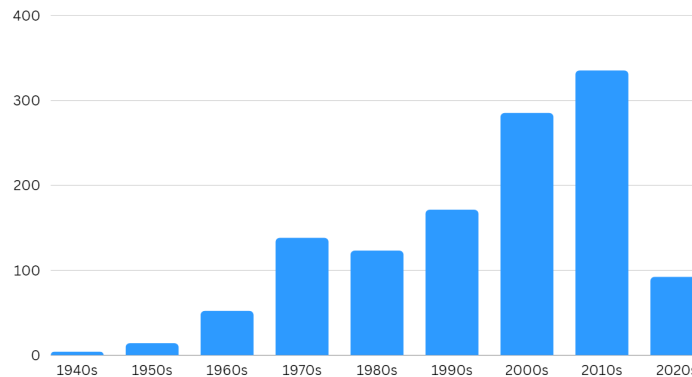

Total Active Alumni with Preferred Address in Region: 1,161

Total MBA/EMBA Alumni: 1,106

Total Reunion Year Alumni (Including Platinum Classes): 235

Alumni Club Leaders:

- **Alumni Club of Austin:**
  - Matt Fox '02: mfox02@gsb.columbia.edu
  - Sandy Eapen '07: seapen07@gsb.columbia.edu
- **Alumni Club of Dallas:** Robert Boncan '00: rboncan00@gsb.columbia.edu
- **Alumni Club of Houston:**
  - Dan Carter '07: dcarter07@gsb.columbia.edu
  - Peter Tesarek '89: ptesarek89@gsb.columbia.edu

CBS Board Member in the Region: 2

- James W. Keyes '80
- Charles W. Tate '72

Number of Alumni Per Graduation Year