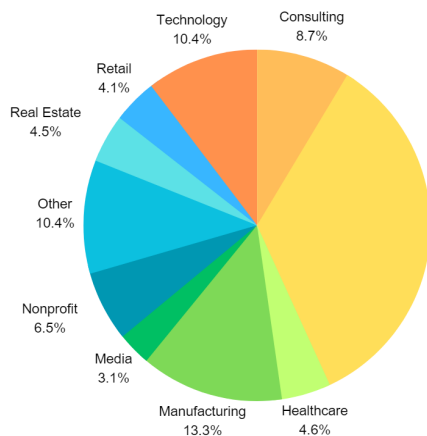

Total Active Alumni with Preferred Address in Region: 1,161

Total MBA/EMBA Alumni: 1,106

Total Reunion Year Alumni (Including Platinum Classes): 235

Alumni Club Leaders:

- **Alumni Club of Austin:**
 - Matt Fox '02: mfox02@gsb.columbia.edu
 - Sandy Eapen '07: seapen07@gsb.columbia.edu
- **Alumni Club of Dallas:** Robert Boncan '00: rboncan00@gsb.columbia.edu
- **Alumni Club of Houston:**
 - Dan Carter '07: dcarter07@gsb.columbia.edu
 - Peter Tesarek '89: ptesarek89@gsb.columbia.edu

CBS Board Member in the Region: 2

- James W. Keyes '80
- Charles W. Tate '72

Number of Alumni Per Graduation Year

Employment Breakdown by Industry

Geographic Distribution: Ten Most Populous Cities