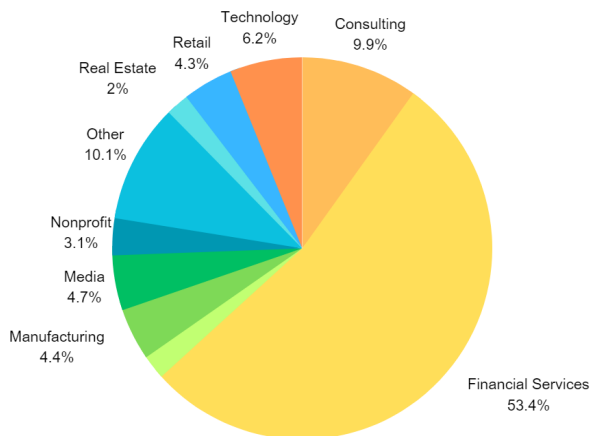

Employment Breakdown by Industry