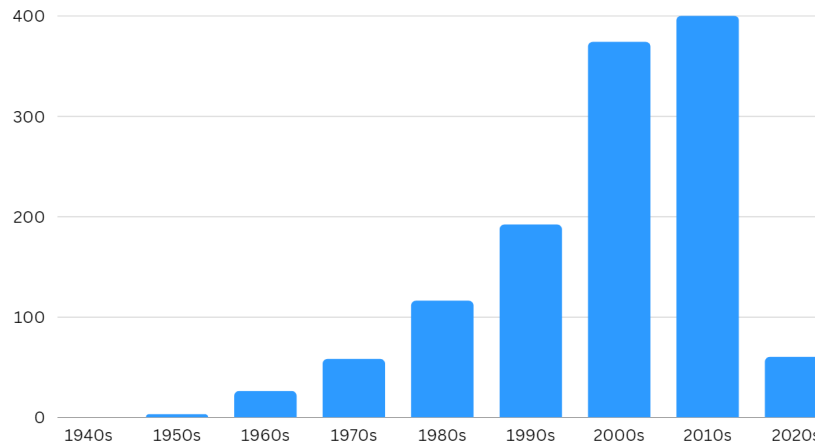

Total Active Alumni with Preferred Address in Region: 1,219

Total MBA/EMBA Alumni: 1,198

Total Reunion Year Alumni (Including Platinum Classes): 234

Alumni Club Leaders:

- **Alumni Club of London:** Paola Damiani Acquaviva '96: pdamiani96@gsb.columbia.edu

CBS Board Member in the Region: 3

- Giuseppe Ciardi '81
- Jonathan Newcomb '69
- Nicholas Oppenheim '73

Number of Alumni Per Graduation Year