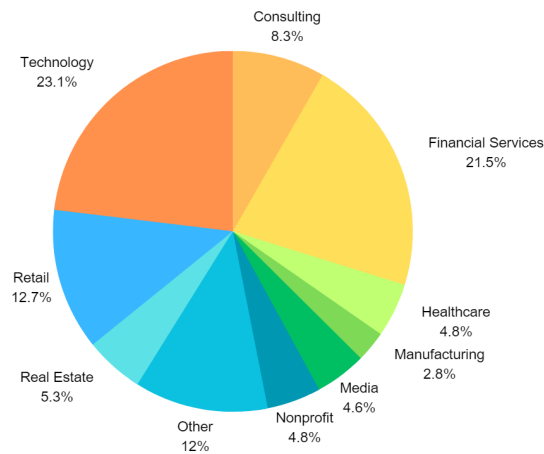

Total Active Alumni with Preferred Address in Region: 614

Total MBA/EMBA Alumni: 578

Total Reunion Year Alumni (Including Platinum Classes): 112

Alumni Club Leaders:

- **Alumni Club of Seattle:** Scott Shapiro '99: sshapiro99@gsb.columbia.edu

CBS Board Member in the Region: 0

Number of Alumni Per Graduation Year

Employment Breakdown by Industry

Geographic Distribution: Ten Most Populous Cities