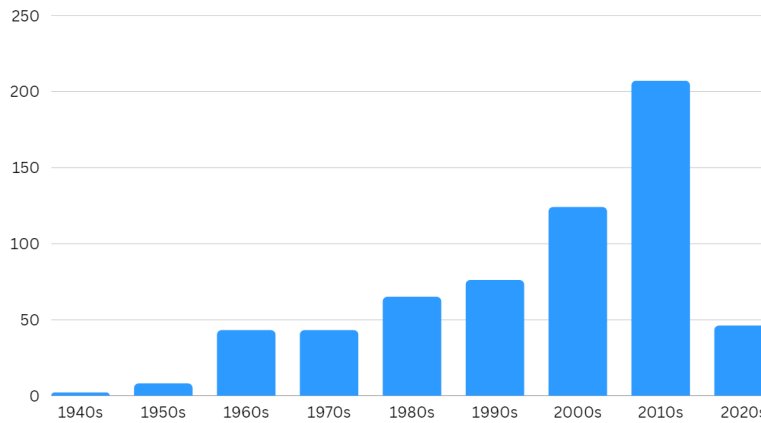

Total Active Alumni with Preferred Address in Region: 614

Total MBA/EMBA Alumni: 578

Total Reunion Year Alumni (Including Platinum Classes): 112

Alumni Club Leaders:

- **Alumni Club of Seattle:** Scott Shapiro '99: sshapiro99@gsb.columbia.edu

CBS Board Member in the Region: 0

Number of Alumni Per Graduation Year