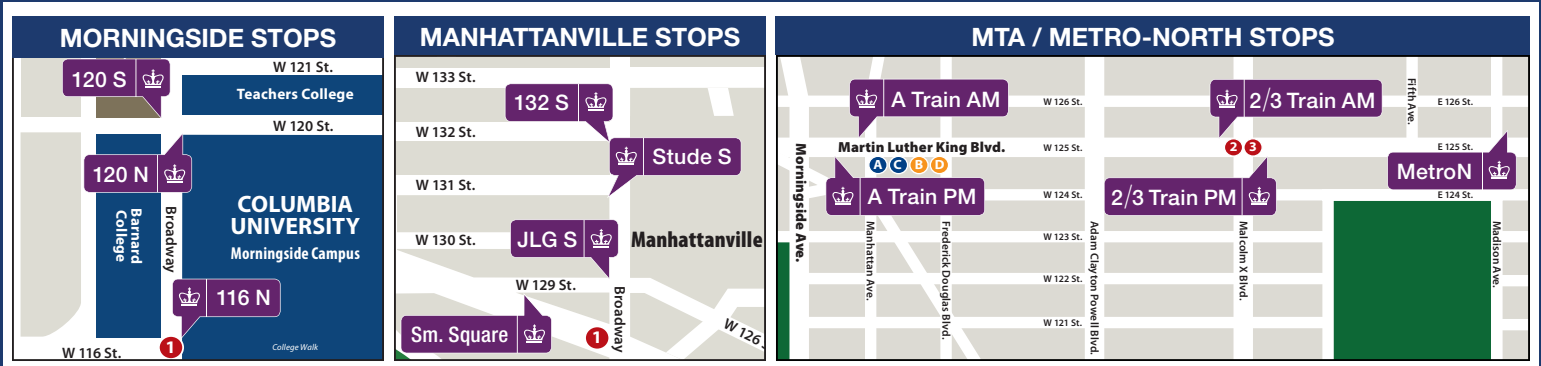

# Manhattanville Loop Shuttle Schedule

Effective January 10, 2022

	MetroN	②③Train AM	A Train AM	Sm. Square	132 S	Stude S	JLG S	120 S	116 N	120 N
AM	7:23	7:24	7:26	7:36	7:40	7:43	7:44	7:46	7:52	7:53
				7:56	8:00	8:03	8:04	8:06	8:12	8:13
				8:16	8:20	8:23	8:24	8:26	8:32	8:33
				8:36	8:40	8:43	8:44	8:46	8:52	8:53
				8:56	9:00	9:03	9:04	9:06	9:12	9:13
				9:16	9:20	9:23	9:24	9:26	9:32	9:33
				9:36	9:40	9:43	9:44	9:46	9:52	9:53
				9:56	10:00	10:03	10:04	10:06	10:12 D/O	
				10:36	10:40	10:43	10:44	10:46	10:52	10:53
				10:56	11:00	11:03	11:04	11:06	11:12	11:13
			11:16	11:20	11:23	11:24	11:26	11:32	11:33	
			11:36	11:40	11:43	11:44	11:46	11:52 D/O		

## STOP LOCATIONS

- Metro N: NE corner of 125th St. & Madison Ave. facing North
- A Train AM: NW corner of 125th St. & St. Nicholas Ave. facing West
- A Train PM: 125th St. btwn. St. Nicholas Ave. & Morningside
- ②/③ Train AM: 105 W 125th St. (in front of Staples)
- ②/③ Train PM: 72 W 125th St. (in front of Chipotle)
- Sm. Square: SE corner of 125th & 129th Sts. facing West (by the West Entrance to the Forum)
- Stude S: SW corner of 131st St. & Broadway facing South
- 132 S: SW corner of 132nd St. & Broadway
- JLG S: NW corner of 129th St. & Broadway facing South
- 120 N: SE corner of 120th St. & Broadway facing North
- 120 S: NW corner of 120th St. & Broadway facing South
- 116 N: NE corner of 116th St. & Broadway facing North